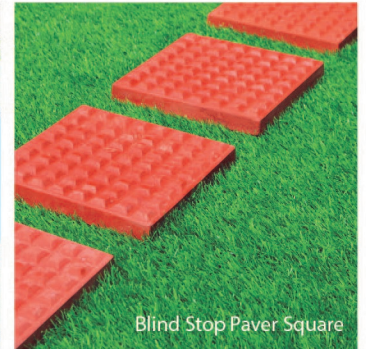

GT CLAYSTONE

Experience our passion in creating memorable spaces

GT CLAYSTONE are strong kiln-dried bricks that would last a lifetime. GT CLAYSTONE comes in different sizes and applications for both walls and floors. Clay bricks have been used to decorate homes and buildings for more than a hundred years in the Philippines. With clay bricks, the maintenance is very easy and requires little cleaning and the color does not fade even after long exposure from the sun.

GT Stone Works® CONCRETE STAMPING SYSTEM

Changing the way you see concrete

With beautiful colors, timeless patterns and rugged textures, GT Stone Works is pleased to offer the complete CONCRETE STAMPING SYSTEM.

GT Stone Works® CONCRETE POLISHING SYSTEM

Changing the way you see concrete

We offer concrete polishing services and equipment rental and sales. Our machines are versatile and user friendly. Patented gear design ensures superior performance for concrete floor preparation, repair, grinding and polishing applications. FREE estimate for your next project.

GT Stone Works® PAVING BLOCKS SYSTEM

Your reliable supplier in Paving Blocks

Our PAVING BLOCKS and NON-SKID PAVERS are also available to complete your hardscaping requirements for your outdoor projects. Manufactured using hydraulic presses to achieve the correct thickness and hardness, our pavers are specified by top developers for consistency in quality and reliability in meeting your delivery deadlines.

GT TURF WORKS

Grass made even better