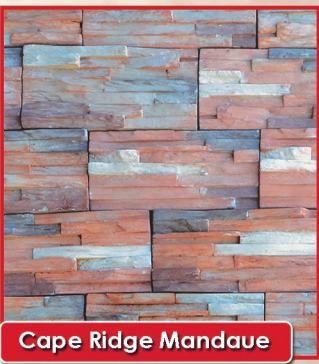

DECOSTONE[®]

“We make our stone claddings affordable.”

Ledgestone Kanlaon

Ledgestone Kanlaon / Dry Brickstone Surigao

Ledgestone Aklan

- ***Manufactures a complete line of lightweight stone wall products.***
- ***Dedicated to providing the highest level of service and quality of stones available.***
- ***Can be applied over most wall surfaces, including wood, metal and concrete walls and framings. It's lightweight and quick adhesion allows for fast and easy installation.***

STOCKS ARE ALWAYS AVAILABLE!!!

Ledgestone Kanlaon

Ledgestone Talisay

Dry Stack Ledge Candon

Ledgestone Aklan

Cape Ridge Gensan

Iron Stone Laguna

Iron Stone Biliran

Carastone Aurora

Carastone Quezon

Cape Ridge Mandaue

Castone Sibuyan

Dry Brickstone Sorsogon

Bay Brick Baler

Dry Stack Ledge Dipolog

Dry Stack Ledge Capones

Pico Mountain

Apo Reef

Black Island

Calaguas Island

NOTE
Natural Stone are products of nature therefore, variations in color, pattern, texture, and veining must be accepted.

DECOSTONE[®]

DS_03/2020

Actual colors may vary from brochure.