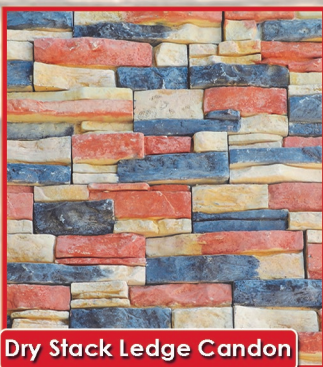

DECOSTONE[®]

“We make our stone claddings affordable.”

Ledgestone Kanlaon

Ledgestone Kanlaon / Dry Brickstone Surigao

Ledgestone Aklan

- ***Manufactures a complete line of lightweight stone wall products.***
- ***Dedicated to providing the highest level of service and quality of stones available.***
- ***Can be applied over most wall surfaces, including wood, metal and concrete walls and framings. It's lightweight and quick adhesion allows for fast and easy installation.***

STOCKS ARE ALWAYS AVAILABLE!!!

Ledgestone Kanlaon

Ledgestone Talisay

Dry Stack Ledge Candon

Ledgestone Aklan

Cape Ridge Gensan

Iron Stone Laguna

Iron Stone Biliran

Carastone Aurora

Carastone Quezon

Cape Ridge Mandaue

Castone Sibuyan

Dry Brickstone Sorsogon

Bay Brick Baler

Dry Stack Ledge Dipolog

Dry Stack Ledge Capones

Dry Stack Ledge Candon

Dry Stack Ledge Galera

Ledge Stone Polilio

Cape Ridge Biliran

Cape Ridge Polilio

Cape Ridge Caramoan

Cape Ridge Claveria

DECO GRANITE