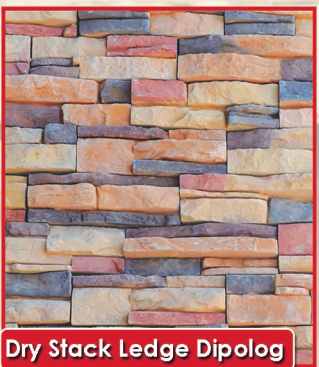

Carastone Aurora

Carastone Quezon

Cape Ridge Mandaue

Castone Sibuyan

Dry Brickstone Sorsogon

Bay Brick Baler

Dry Stack Ledge Dipolog

Dry Stack Ledge Capones

Dry Stack Ledge Candon

Dry Stack Ledge Galera

Ledge Stone Polilio

Cape Ridge Biliran

Cape Ridge Polilio

Cape Ridge Caramoan

Cape Ridge Claveria

DECO GRANITE

Our original profiles looks even better with a granite texture and multi-fleck finish...

Ledge Stone Biliran

Ledge Stone Polilio

Ledge Stone Caramoan

Ledge Stone Claveria

Panay Oriental

Zambo Berde

Isla Negros

Pico Mountain

Apo Reef

Black Island

Calaguas Island

NOTE
Natural Stone are products of nature therefore, variations in color, pattern, texture, and veining must be accepted.

DECOSTONE[®]

DS_03/2020

Actual colors may vary from brochure.