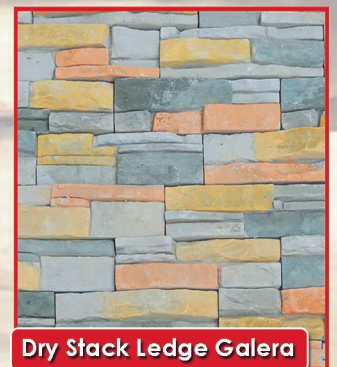

STOCKS ARE ALWAYS AVAILABLE!!!

Ledgestone Kanlaon

Ledgestone Talisay

Dry Stack Ledge Candon

Ledgestone Aklan

Cape Ridge Gensan

Iron Stone Laguna

Iron Stone Biliran

Carastone Aurora

Carastone Quezon

Cape Ridge Mandaue

Castone Sibuyan

Dry Brickstone Sorsogon

Bay Brick Baler

Dry Stack Ledge Dipolog

Dry Stack Ledge Capones

Dry Stack Ledge Candon

Dry Stack Ledge Galera

Ledge Stone Polilio

Cape Ridge Biliran

Cape Ridge Polilio

Cape Ridge Caramoan

Cape Ridge Claveria

DECO GRANITE

Our original profiles looks even better with a granite texture and multi-fleck finish...

Ledge Stone Biliran

Ledge Stone Polilio

Ledge Stone Caramoan

Ledge Stone Claveria

Panay Oriental

Zambo Berde

Isla Negros