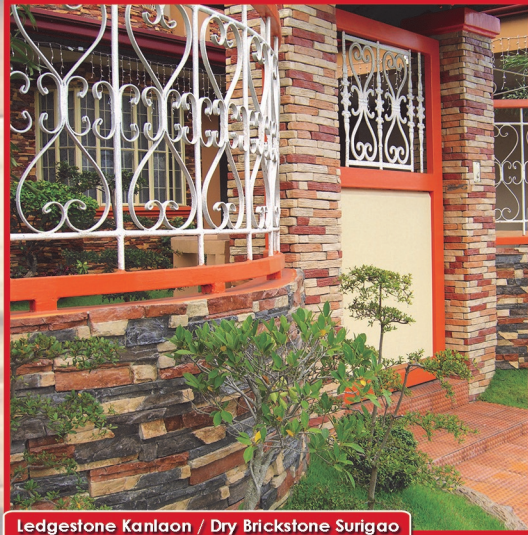

DECOSTONE[®]

“We make our stone claddings affordable.”

Ledgestone Kanlaon

Ledgestone Kanlaon / Dry Brickstone Surigao

Ledgestone Aklan

- ***Manufactures a complete line of lightweight stone wall products.***
- ***Dedicated to providing the highest level of service and quality of stones available.***
- ***Can be applied over most wall surfaces, including wood, metal and concrete walls and framings. It's lightweight and quick adhesion allows for fast and easy installation.***

STOCKS ARE ALWAYS AVAILABLE!!!

Ledgestone Kanlaon

Ledgestone Talisay

Dry Stack Ledge Candon

Ledgestone Aklan

Cape Ridge Gensan

Iron Stone Laguna

Iron Stone Biliran

Carastone Aurora

Carastone Quezon

Cape Ridge Mandaue

Castone Sibuyan

Dry Brickstone Sorsogon

Bay Brick Baler

Dry Stack Ledge Dipolog

Dry Stack Ledge Capones

Pico Mountain

Apo Reef

Black Island

Calaguas Island

NOTE
Natural Stone are products of nature therefore, variations in color, pattern, texture, and veining must be accepted.

DECOSTONE[®]

DS_03/2020

Actual colors may vary from brochure.